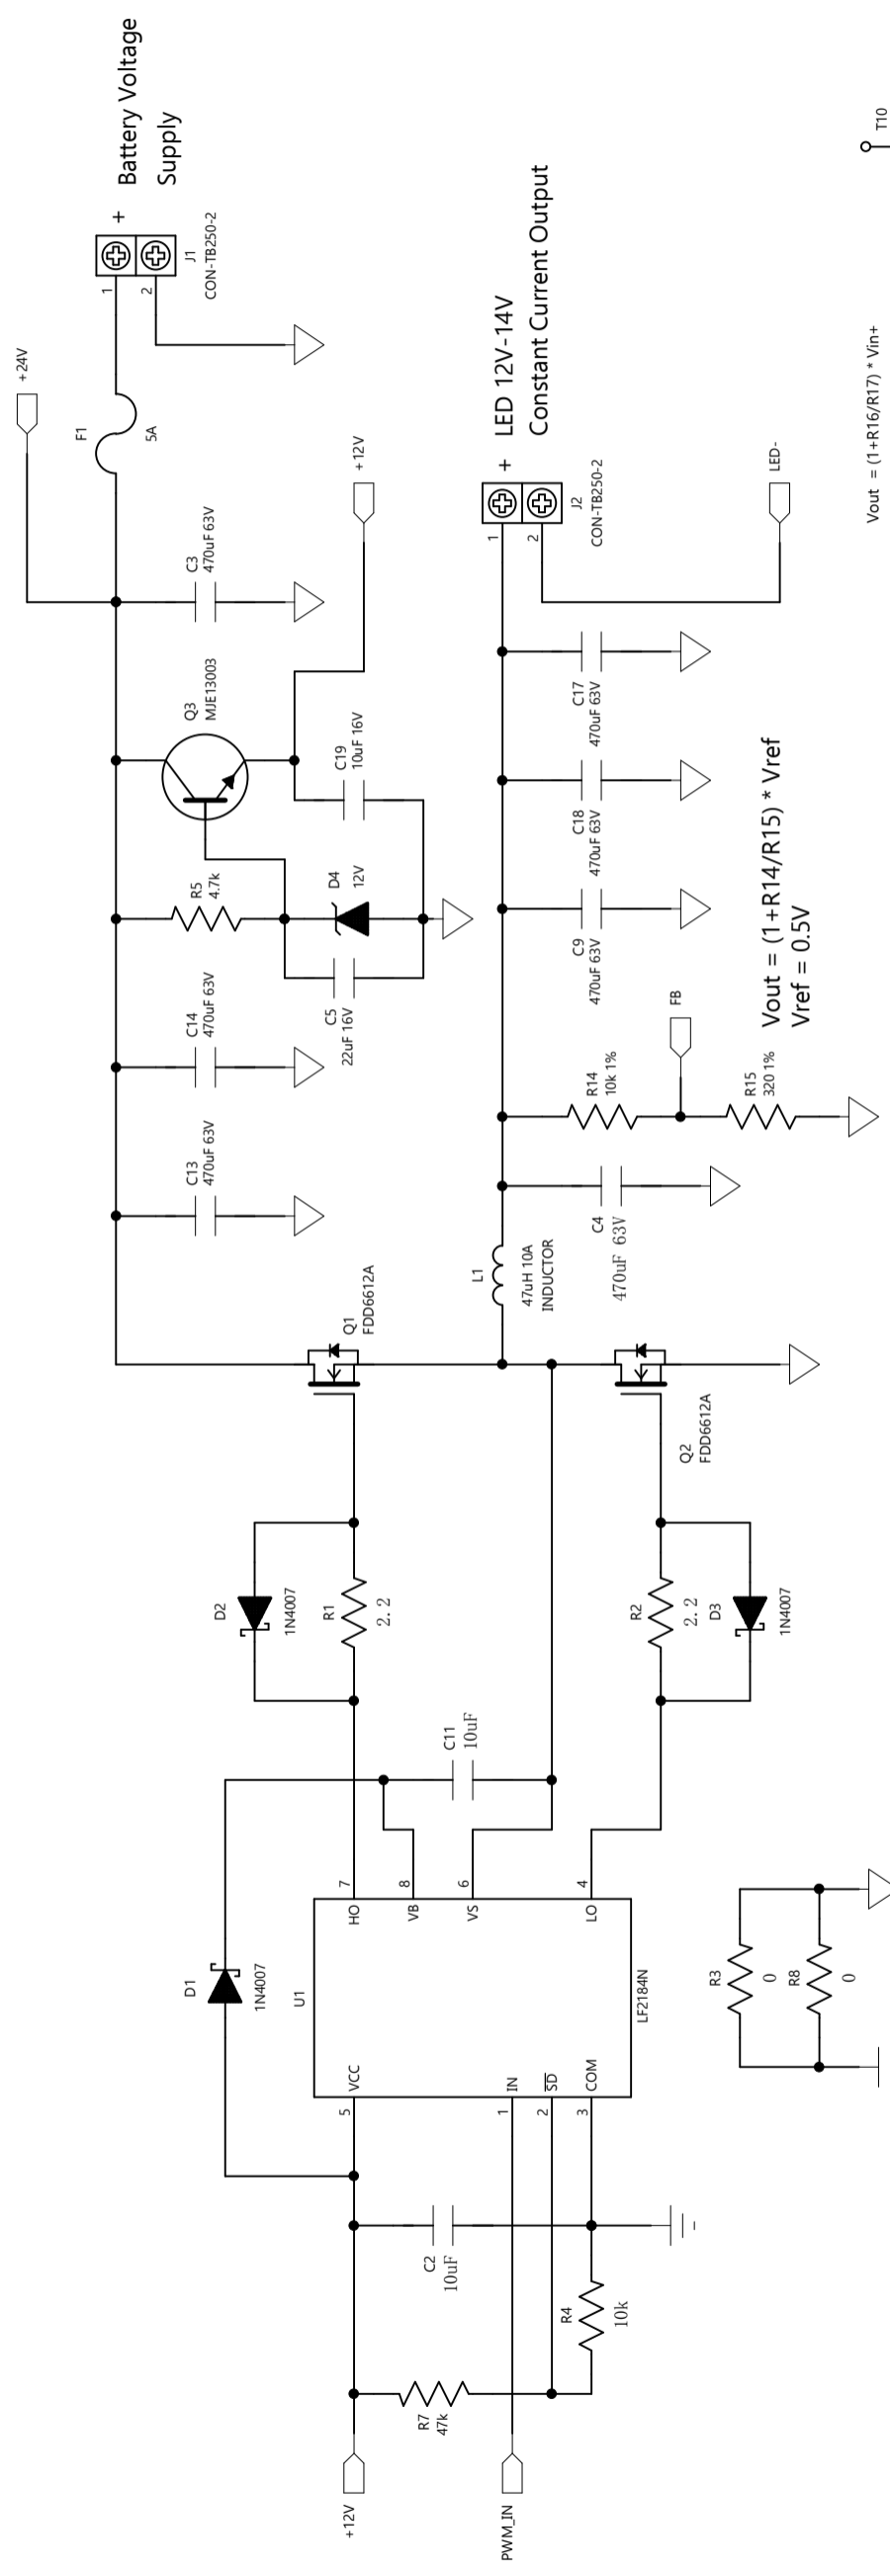

D

C

B

A

TITLE: Constant Current DC-DC Power Supply for 100W COB LED

CODE: A3

REV: 01

Think