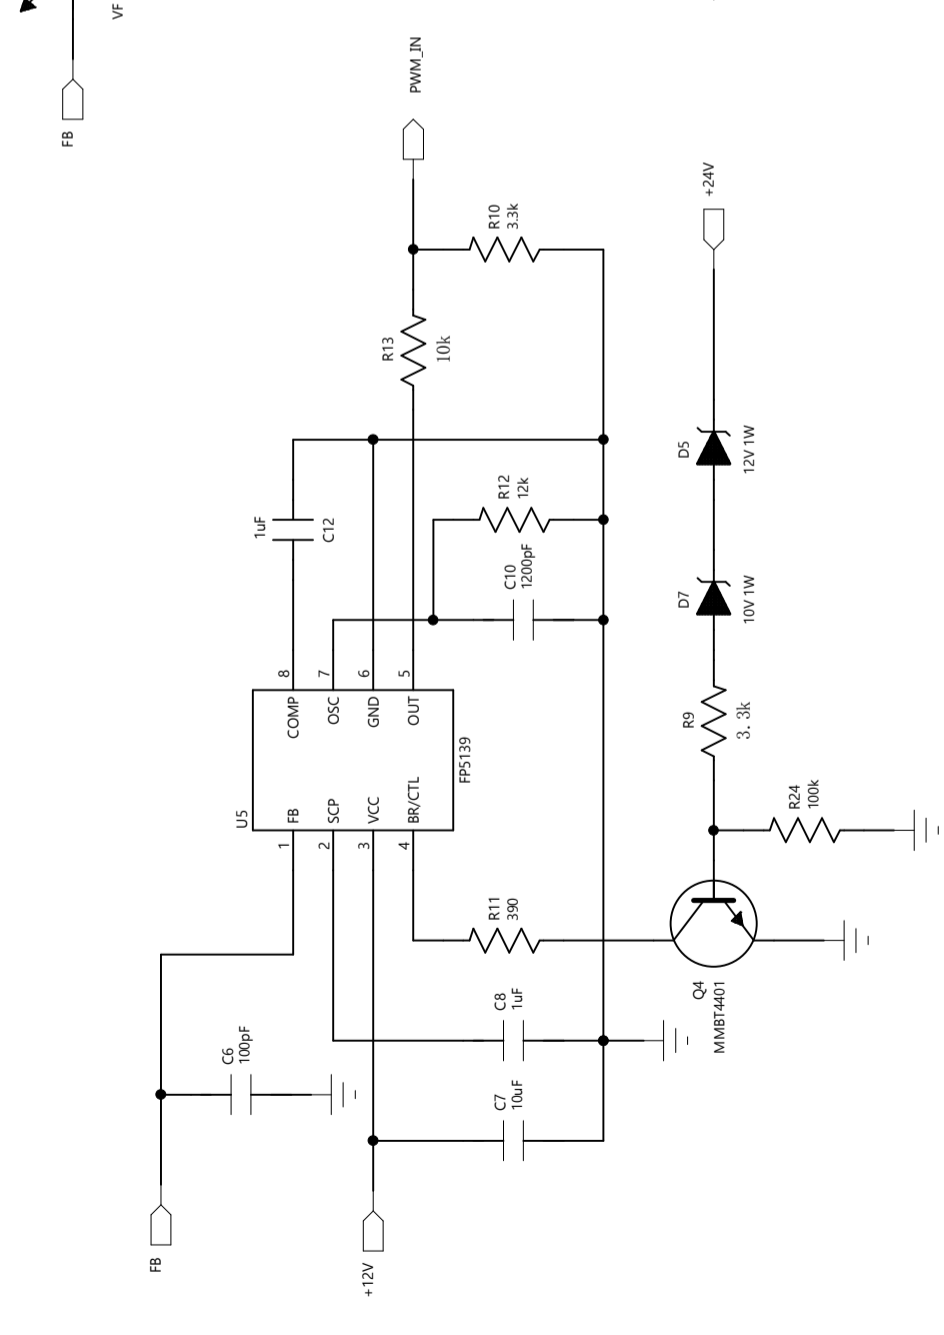

D

C

B

A

TITLE: Constant Current DC-DC Power Supply for 100W COB LED

CODE: A3

REV: 01

Think