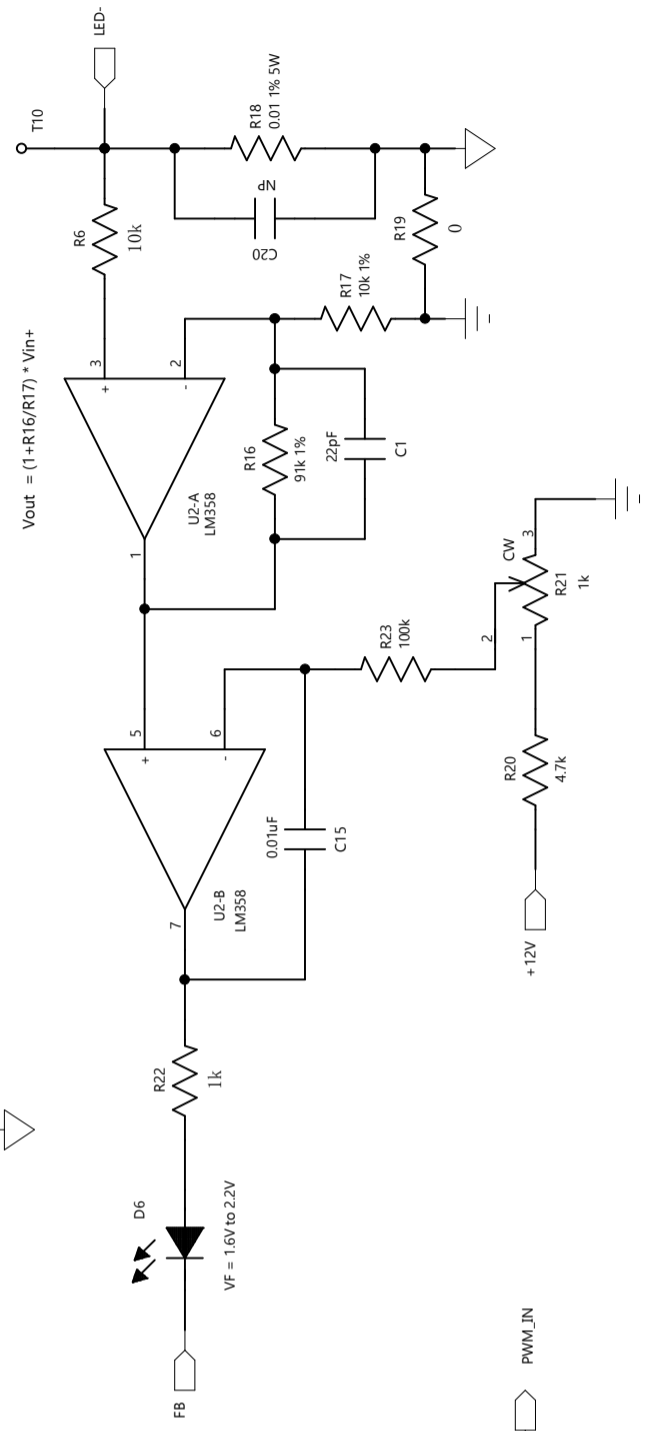

D

C

B

A

TITLE: Constant Current DC-DC Power Supply for 100W COB LED

CODE: A3

REV: 01

Think